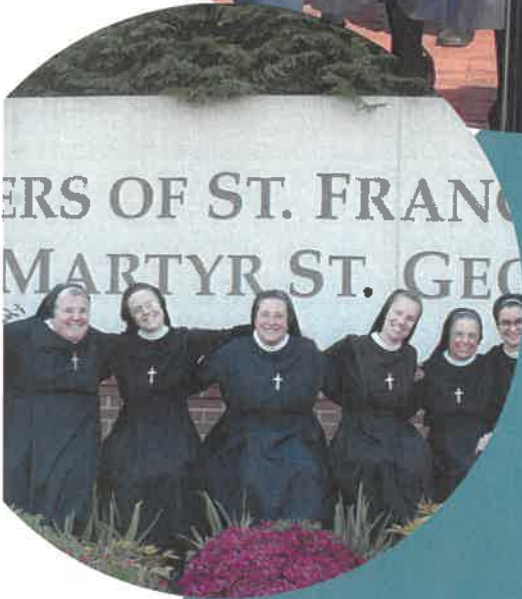

NCM CATHOLIC

SPRING PILGRIMAGE

APRIL 23

JOIN US FOR ON A SPRING PILGRIMAGE TO
VISIT TWO HISTORIC CHURCHES!

8:30AM- Depart from Immaculate Conception after 8AM Mass

9:30AM-Arrive at St. Columban Parish in Chillicothe, MO

11:00AM- Lunch at Blackwater Restaurant, Chillicothe, MO

1PM- Arrive at St. Mary of the Angels in Wein, MO

3PM- Return to Immaculate Conception

Transportation provided & caravans welcome!

All ages are invited!

RSVP to Amanda at 660-415-7362

St. Columban Parish

St. Mary of the Angels

7-12th Grade Girls Pilgrimage Day

April 25th

All 7-12th grade girls are invited on a pilgrimage to spend the day with the Franciscan Sisters of the Martyr St. George in Alton, Illinois. Get an up close look at the life of a Franciscan sister!